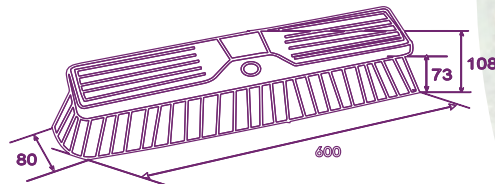

### Medium

Handle: 135 x 2.5 cm

Head: 48 cm

### Large

Handle: 150 x 2.5 cm

Head: 60 cm

Unit: mm