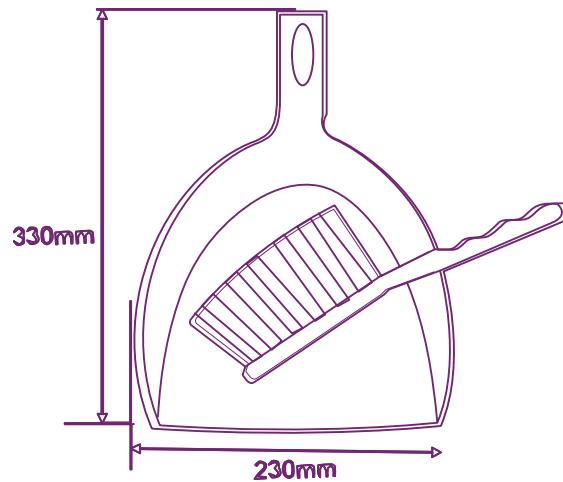

CLEANING TOOLS

DUST PAN WITH BRUSH SET
IRON BRUSH

Item

Dust Pan & Brush Set
Master Carton

Pcs/Box

24

UPC

765167768081

Iron Brush
Master Carton

36

765167768082

DIMENSIONS

Unit: mm