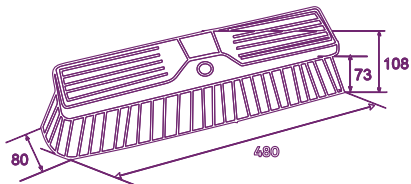

### Medium

Handle: 135 x 2.5 cm

Head: 48 cm

### Large

Handle: 150 x 2.5 cm

Head: 60 cm

Unit: mm