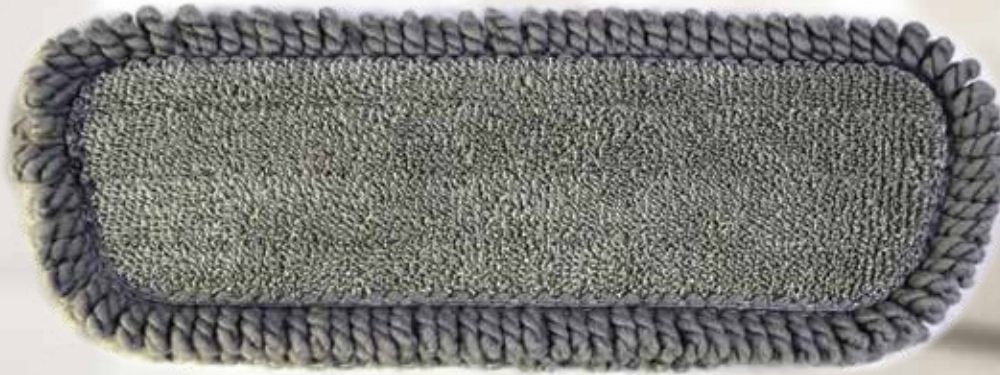

CLEANING TOOLS

SPRAY MOP REFILLS

**Strong Water
Absorption**