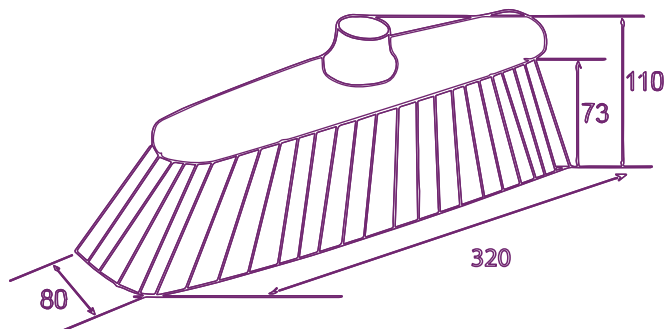

## TRADITIONAL STRAIGHT BROOM

**Item**

**Pcs/Box**

**UPC**

Traditional Straight Broom  
Master Carton

12

765167891723

Traditional Straight Broom  
PDQ

### DIMENSIONS

Handle: 120 x 2.2 cm

Unit: mm