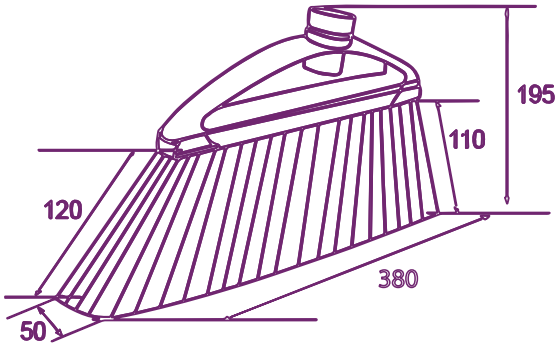

## DELUXE LARGE ANGLE BROOM

**Item**

Deluxe Large Angle Broom  
Master Carton

**Pcs/Box**

12

**UPC**

765167133144

Deluxe Large Angle Broom  
PDQ

### DIMENSIONS

Handle: 120 x 2.2 cm

Unit: mm