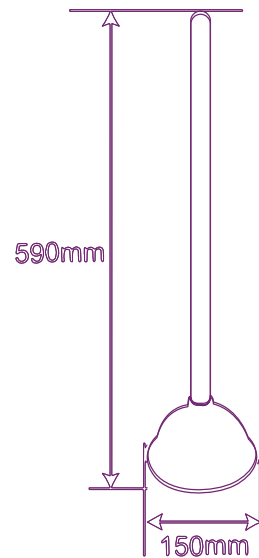

CLEANING TOOLS

TOILET PLUNGER
WINDOW CLEANER

Item

Pcs/Box

UPC

Toilet Plunger
Master Carton

24

765167768085

Window Cleaner
Master Carton

24

765167768086

DIMENSIONS